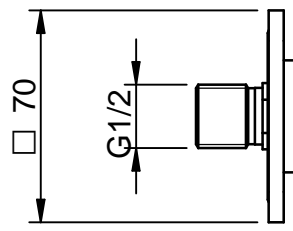

MIN 24
MAX 45

CODE ART. RWIT6A47CC01_I01

RUBINETTERIE
treemme