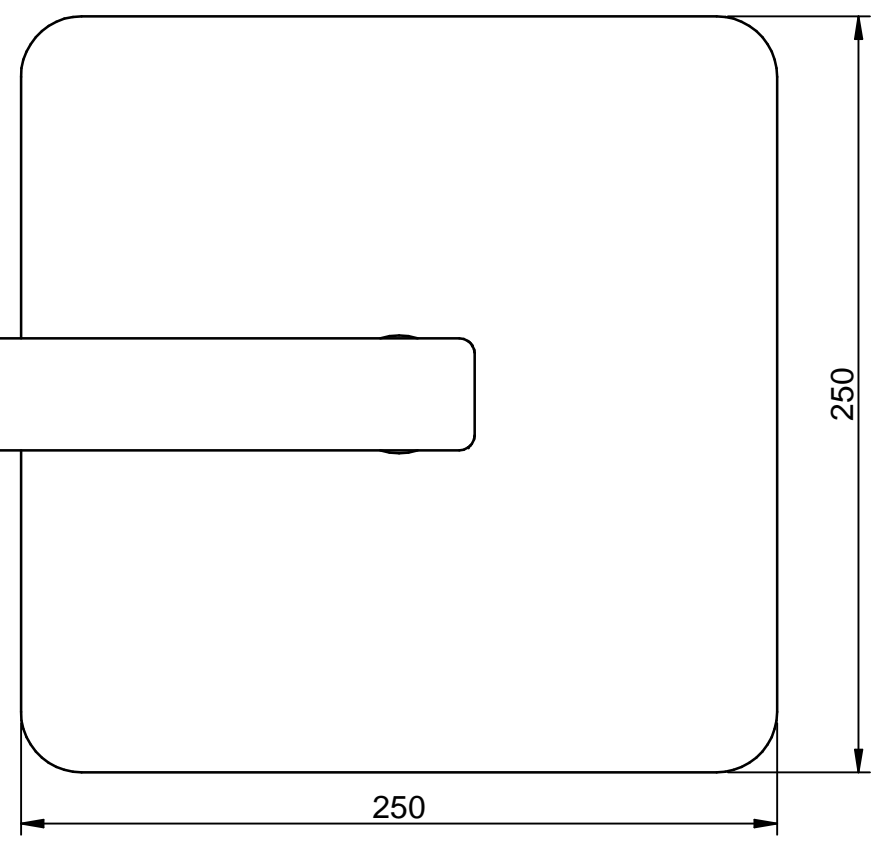

MIN 24
MAX 45

CODE ART. RWIT6A47CC01_I01

RUBINETTERIE
treemme