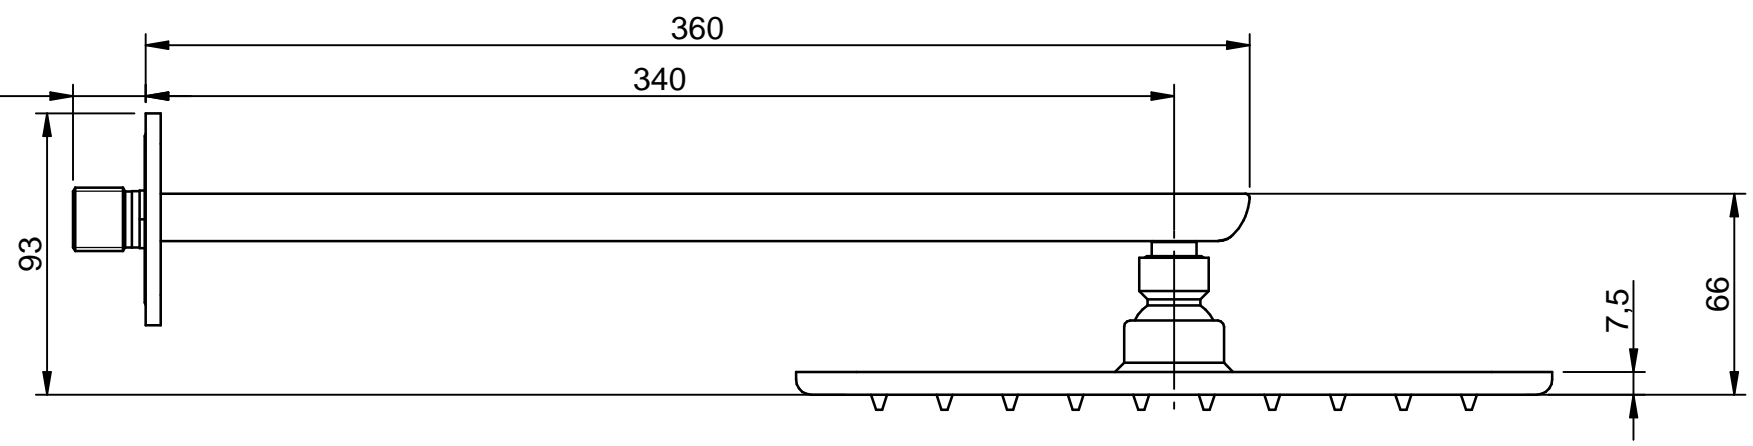

MIN 24
MAX 45

CODE ART. RWIT6A47CC01_I01

RUBINETTERIE
treemme